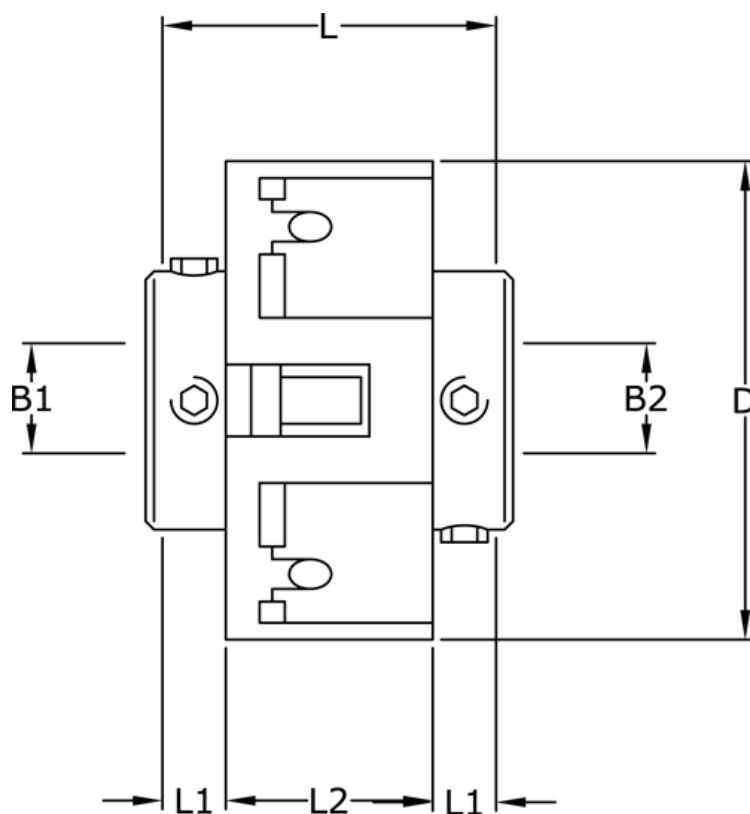

Article number: 3322201181422

Description: Uni-Lat Coupling size 201.18.14.22
set screw hub, bore 3/6 mm

Measures

B1	= 3
B2	= 6
D	= 18
L	= 14.2
L1	= 4.6
L2	= 5.1
Screw	= M3